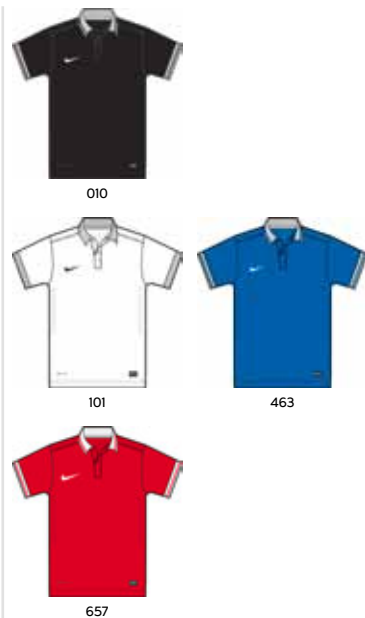

588432 SS YTH LASER II JERSEY

588432

- 04/14 010 Black/White/White
- 04/14 101 White/White/Black
- 04/14 463 Royal Blue/White/White
- 04/14 657 University Red/White/White

SIZE: XS-XL
PRICE: / EUR

Gameday - Boys